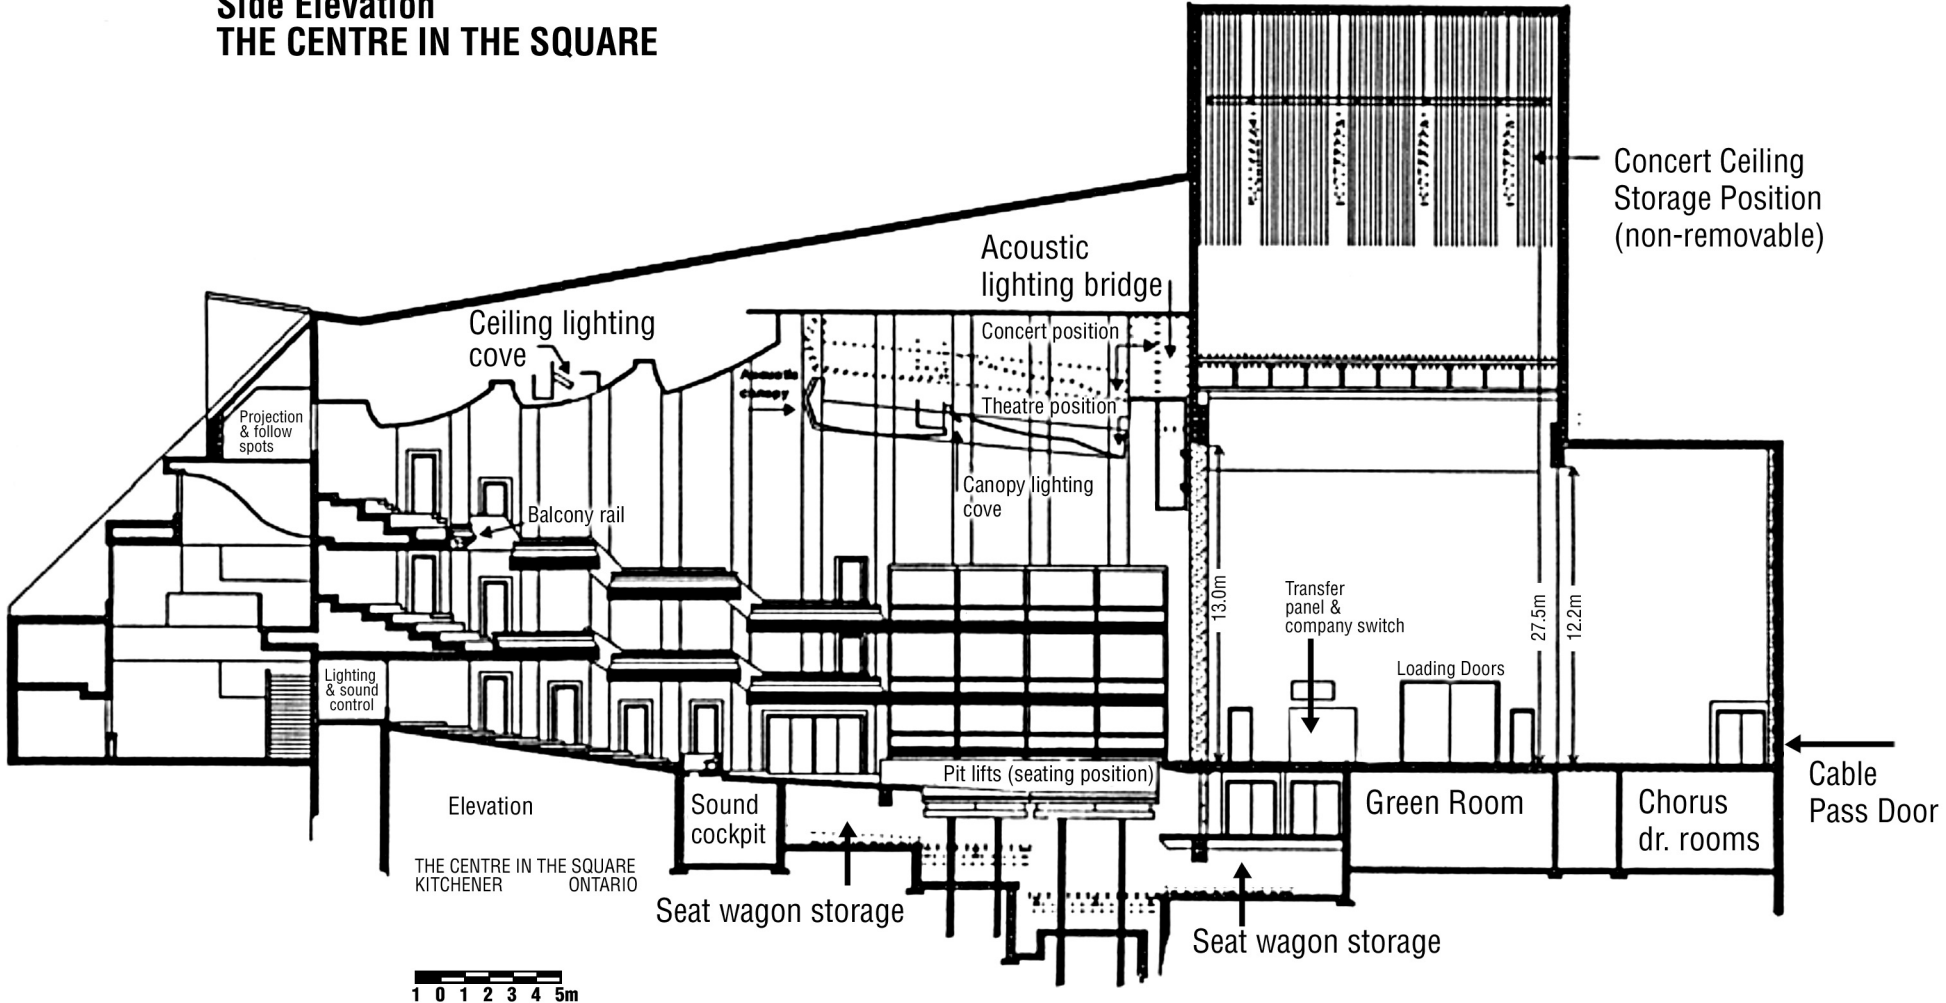

Side Elevation THE CENTRE IN THE SQUARE

Projection & follow spots

Ceiling lighting cove

Balcony rail

Lighting & sound control

Elevation

THE CENTRE IN THE SQUARE
KITCHENER ONTARIO

Sound cockpit

Seat wagon storage

Pit lifts (seating position)

Seat wagon storage

Acoustic lighting bridge

Concert position

Theatre position

Canopy lighting cove

Transfer panel & company switch

Loading Doors

Green Room

Chorus dr. rooms

Concert Ceiling Storage Position (non-removable)

Cable Pass Door

13.0m

27.5m

12.2m